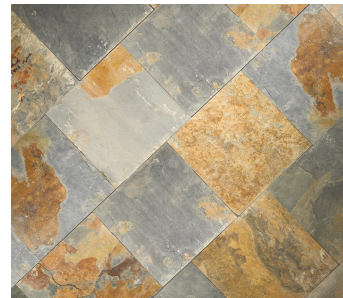

RONA Doing it right

"Rustic" Slate Tiles

12" x 12". Natural stone. Multicoloured.
8466001 <224264>
[3700-8255]

**MONO
SERRA**
PLANCHERS - FLOORS

V00

SAVE
\$8 per
box

Offer valid from January 13 to 19, 2010,
at all participating RONA stores only.
Discount coupon must be presented at
time of purchase. Certain conditions apply.
Details at rona.ca.